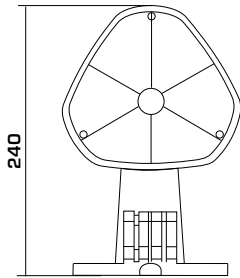

DS-1273ZJ-DM25

FEATURES:

- Aluminum alloy material with surface spray treatment
- Waterproof design
- Design of cap is for convenient wiring

HIKVISION

DS-1273ZJ-DM25

SPEC	
Parameters	Wall mount
Colour	Hik White
Feature	Suitable for dome cameras
Material	Aluminum Alloy
Dimension	250 x 178 x 82.5mm
Weight	1105g

INFORMATION:

- The bracket should be installed on a flat wall
- Waterproof rubber is necessary for outdoor application
- The wall must be capable of supporting over 3 times as much as the total weight of the camera and the mount
- The maximum load capacity of the bracket is 4.5kg

unit: mm